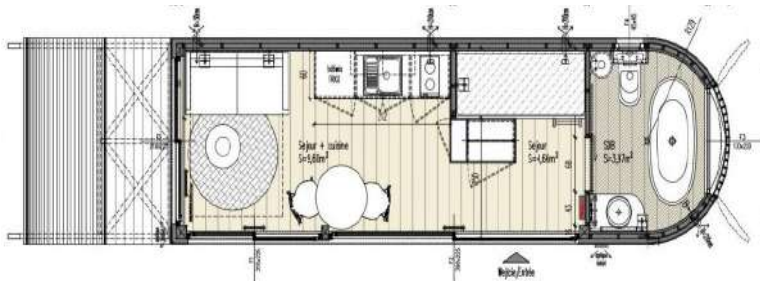

STUDIO

The Voilier studio is a beautifully designed home. It offers a beautiful, light-filled living room, a sleeping area and a large bathroom.

DETAILS

- Natural larch wood cladding
- Thermo-lacquered aluminium joineries, double glazing
- EPDM flat roof
- Wood and mineral wool insulation
- Wooden framework
- Waterproofing with rain screen and vapour barrier
- Complete electrical and hydraulic systems
- Fully-equipped bathroom and kitchen
- Choice of interior and exterior finishes
- Delivery in 3 months